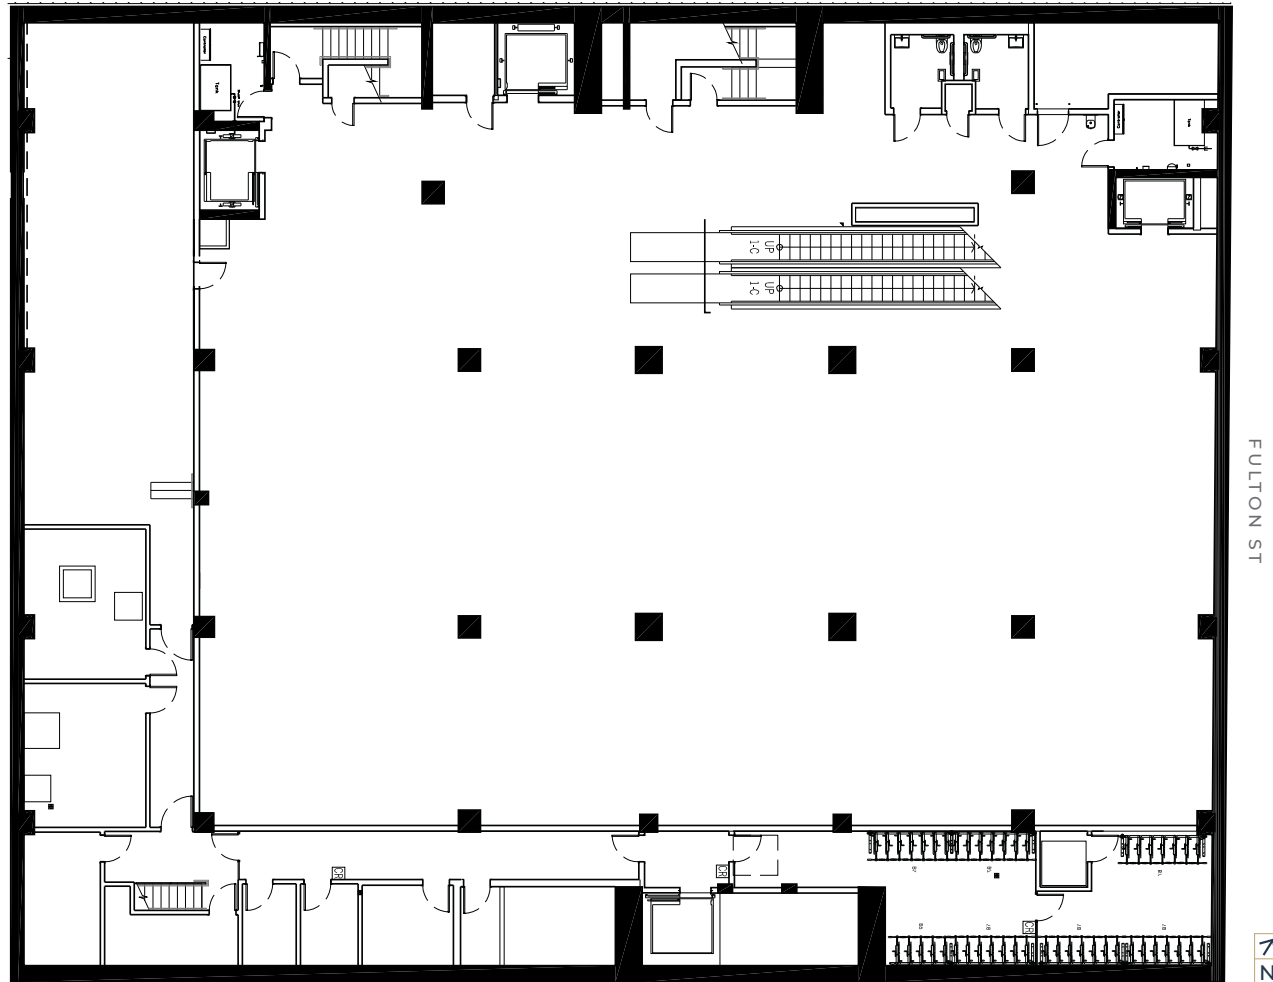

# THE PAXTON

**CORE + SHELL**  
LOWER LEVEL • 14,095 RSF

Exclusive Leasing Agent

**CBRE**

BRAD GERLA  
Executive Vice President  
212 984 7153  
brad.gerla@cbre.com

JONATHAN COPE  
Senior Vice President  
212 618 7015  
jonathan.cope@cbre.com