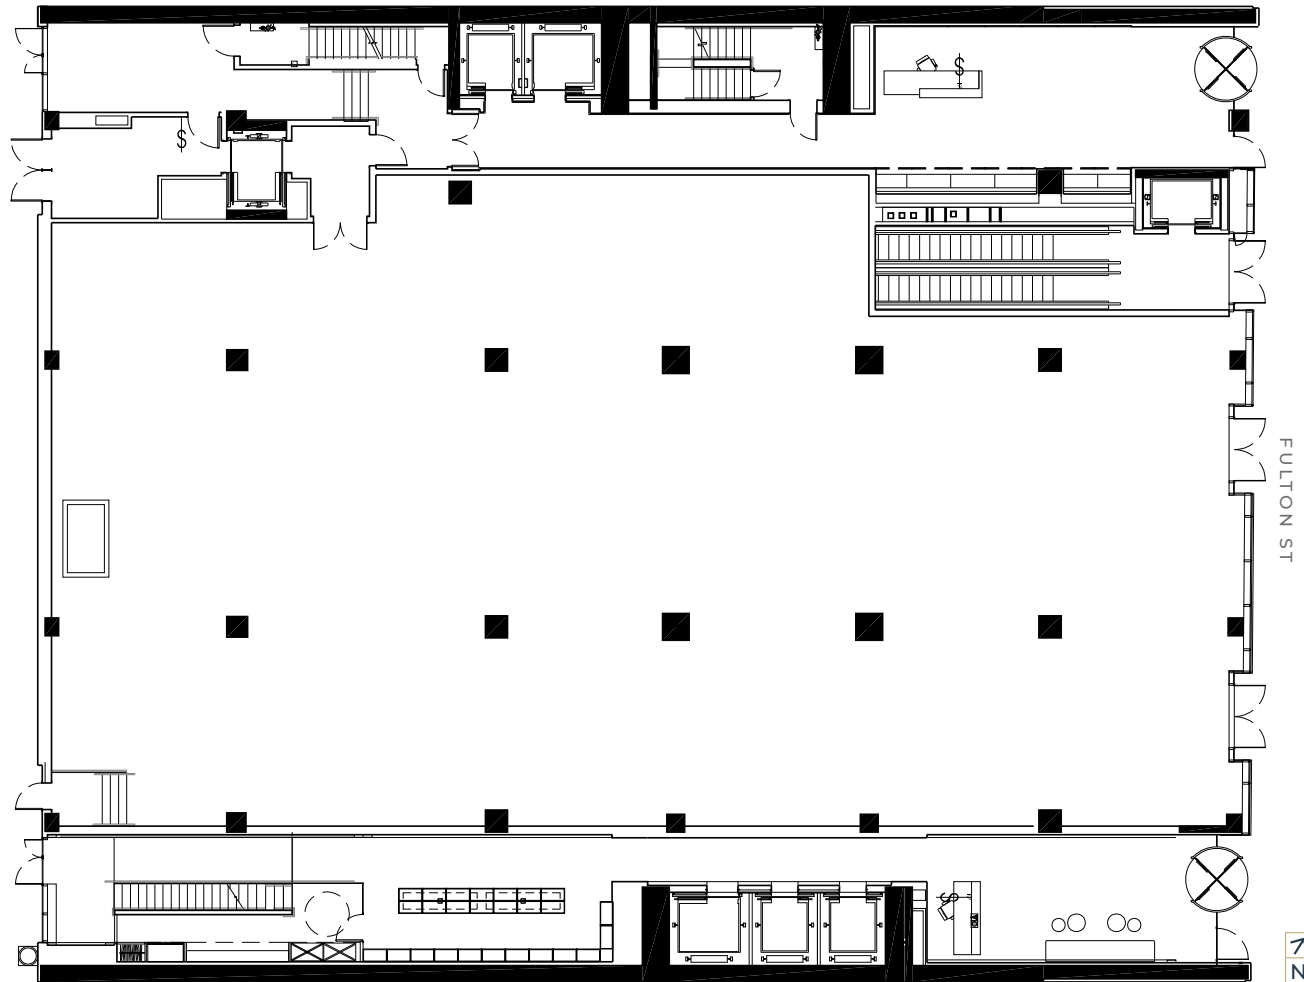

THE PAXTON

CORE + SHELL
GROUND FLOOR • 13,982 RSF

Exclusive Leasing Agent

CBRE

BRAD GERLA
Executive Vice President
212 984 7153
brad.gerla@cbre.com

JONATHAN COPE
Senior Vice President
212 618 7015
jonathan.cope@cbre.com