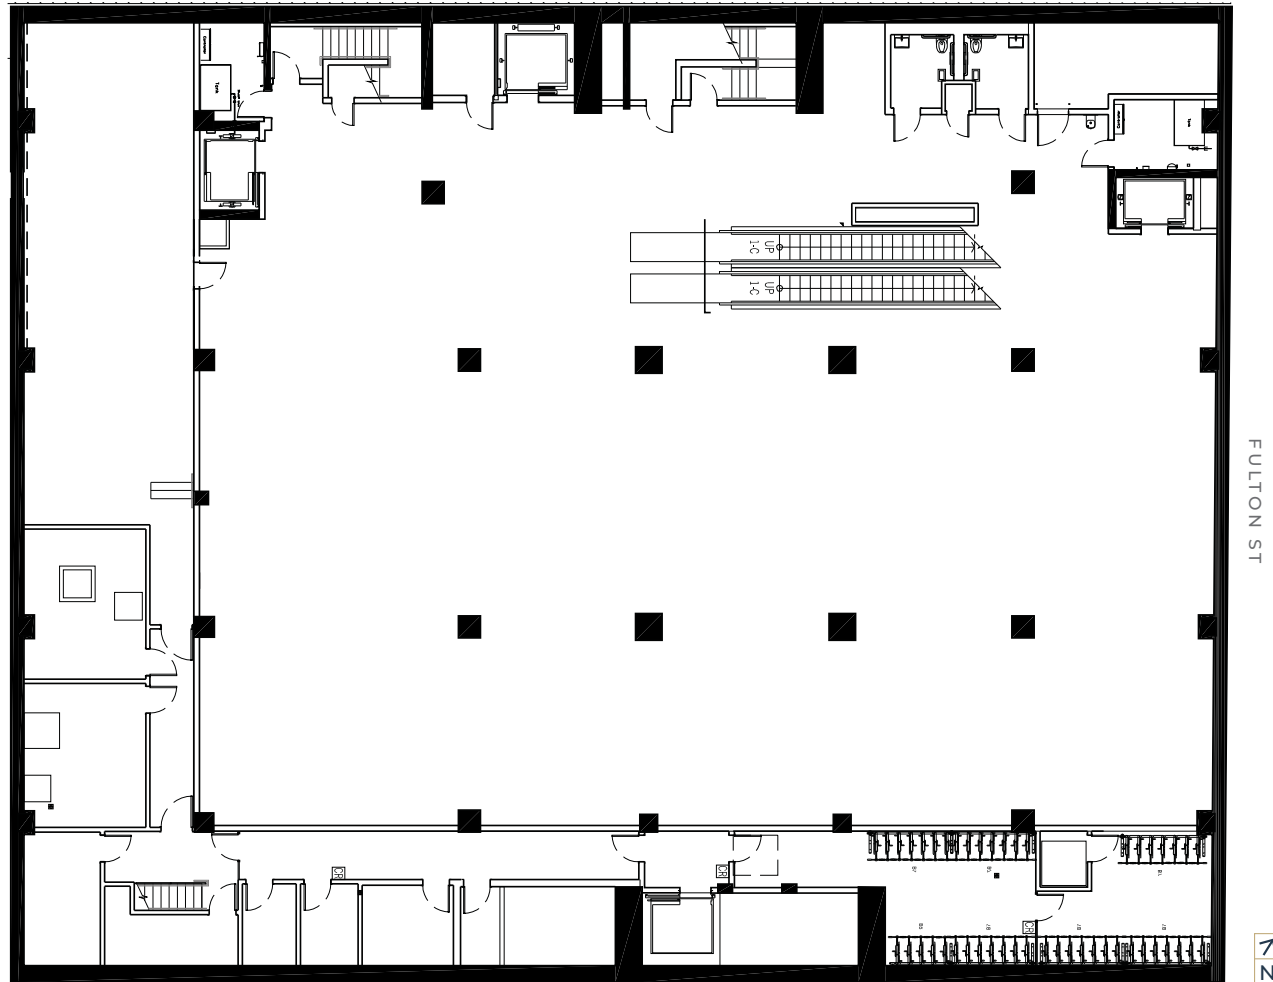

# THE PAXTON

**CORE + SHELL**  
LOWER LEVEL • 14,095 RSF

Exclusive Leasing Agent

**CBRE**

BRAD GERLA  
Executive Vice President  
212 984 7153  
brad.gerla@cbre.com

JONATHAN COPE  
Senior Vice President  
212 618 7015  
jonathan.cope@cbre.com