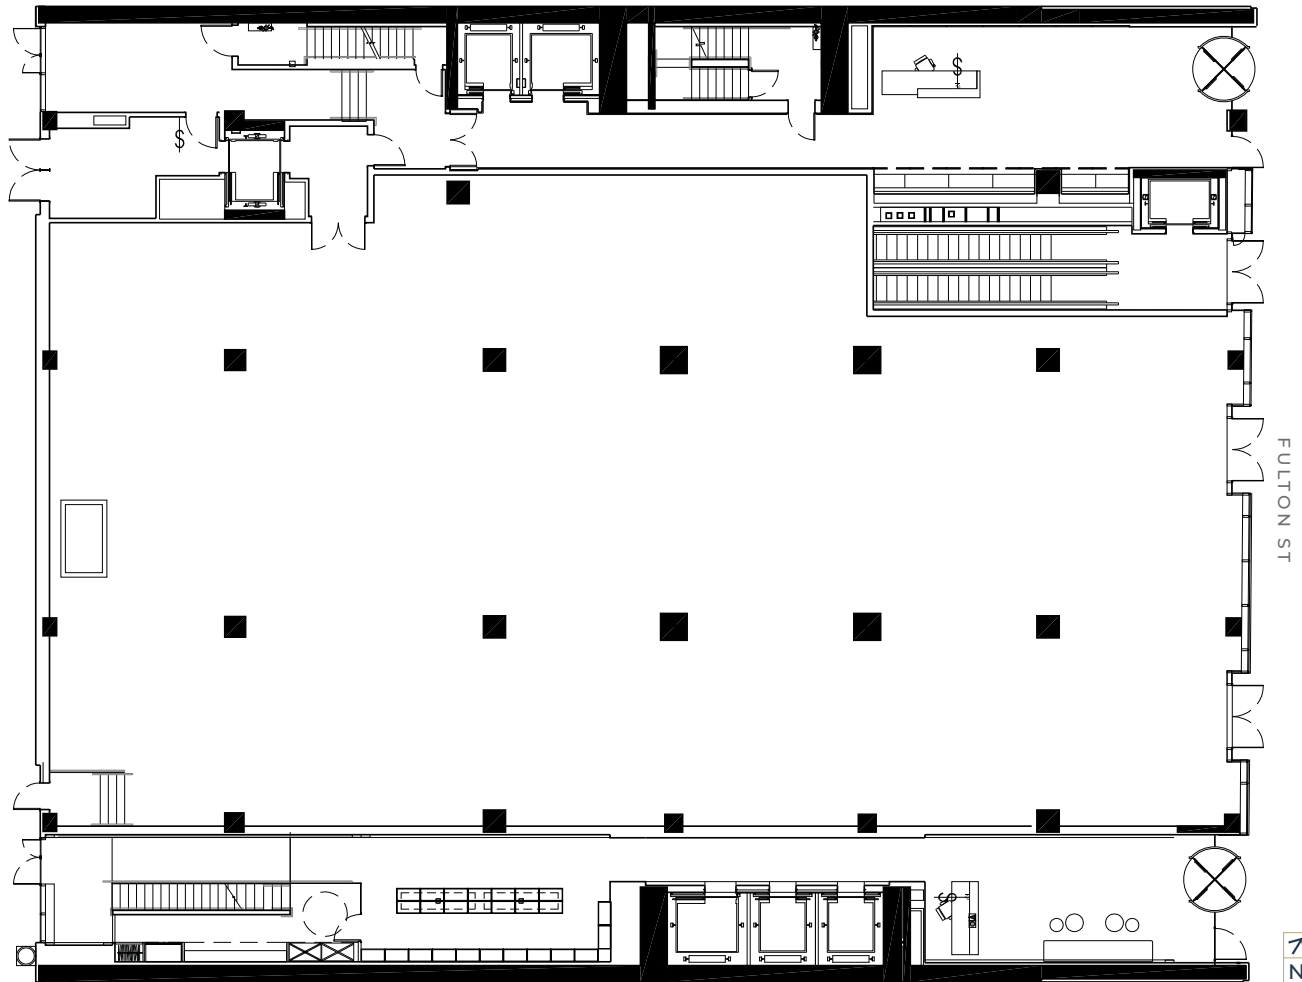

THE PAXTON

CORE + SHELL
GROUND FLOOR • 13,982 RSF

Exclusive Leasing Agent

CBRE

BRAD GERLA
Executive Vice President
212 984 7153
brad.gerla@cbre.com

JONATHAN COPE
Senior Vice President
212 618 7015
jonathan.cope@cbre.com